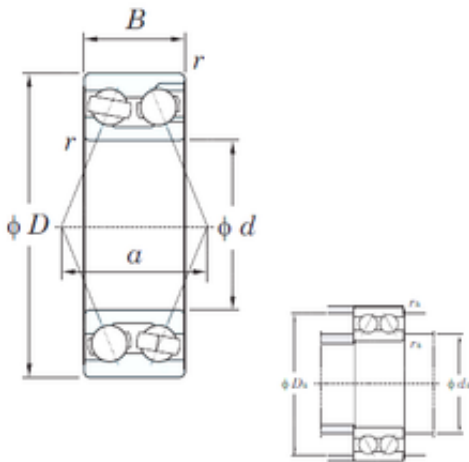

China 6206 Bearing Supplier

3200 Bearing 2D drawings and 3D CAD models

SKF Koyo NTN NSK Snr Double Row Angular Contact Ball Bearing 3200 3201 3202 3203 3204 3205 3206 3207 3208 3209 3210 3211 3212 3213 3214 3215 3220

Bearing No. 3200

Size	10x30x14.3 mm
Bore Diameter	10 mm
Outer Diameter	30 mm
Width	14.3 mm
d	10 mm
D	30 mm
B	14.3 mm
C	14.3 mm
a	19.5 mm
r min.	0.6 mm
da min.	14.5 mm
Da max.	25.5 mm
ra max.	0.6 mm
Weight	0.052 Kg
Basic dynamic load rating (C)	7.35 kN
Basic static load rating (C0)	5.35 kN
(Grease) Lubrication Speed	15000 r/min
Bearing No.	3200
r(min)	0.6
Cr	9.15
C0r	5.35
Cu	0.280
Grease lub.	15000

China 6206 Bearing Supplier

Oil lub.	20000
da(min)	14.5
da(max)	-
Da(max)	25.5
ra(max)	0.6
(Refer.)Mass(kg)	0.052